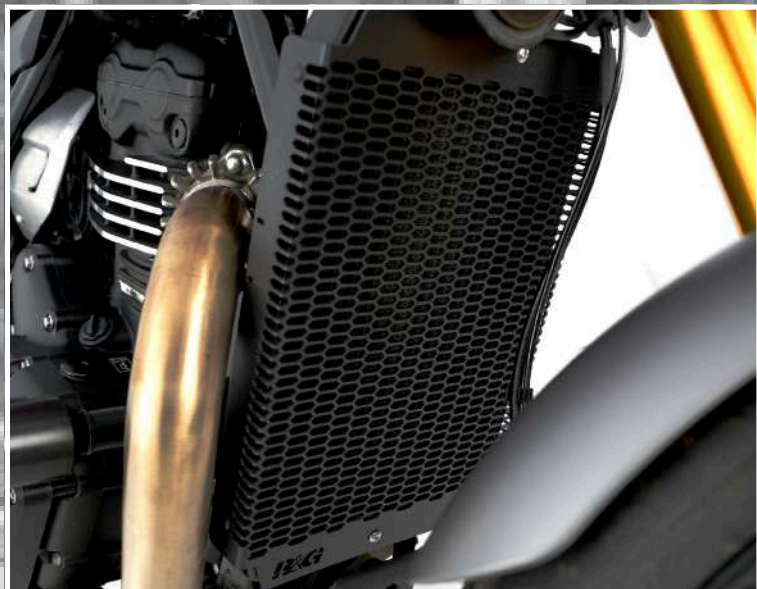

PROラジエターガード

RAD0346PROBK

¥18,000 (税抜)